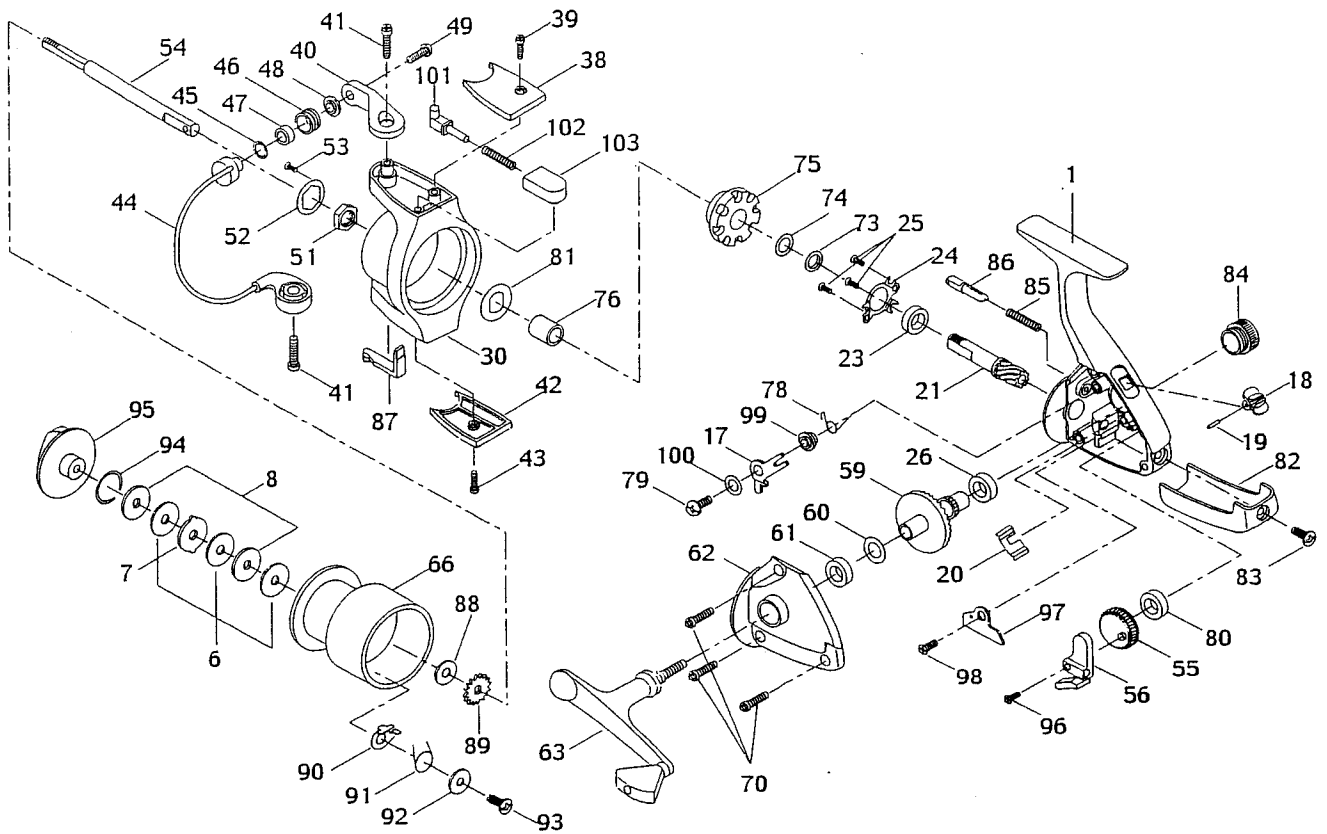

TOURNAMENT CHOICE

TC1F
TC2F
TC3F
TC4F

Abu Garcia

No	Part Name	1	2	3	4
1	Frame	1079825	1079826	1079827	1079828
6	Drag Washer	1079829	1079830	1079831	
7	Eared Drag Washer	1079832	1079833	1079834	
8	Keyed Drag Washer	1079835	1079836	1079837	
17	Lever	1079838		1079839	
18	Push Button	1079840			
19	Push Button Pin	1079841			
20	Push Button Spring	1079842			
21	Pinion	1079843	1079844		
23	Ball Bearing	1079845			
24	Ball Bearing Retainer	1079846			
25	Retainer Screw	1079847			
26	Drive Gear Bearing	1079848			
30	Pick up Housing	1079849	1079850	1079851	1079852
38	Bail Bracket Cover	1079853	1079854	1079855	1079856
39	Cover Screw	1079857			
40	Bail Bracket	1079858	1079859	1079860	1079861
41	Bracket Screw	1079862			
42	Trip Bracket Cover	1079863	1079864	1079865	1079866
43	Cover Screw	Same as 39			
44	Bail Assy	1079867	1079868	1079869	1079870
45	Line Roller Washer	NA	1079872		
46	Line Roller	1079873	1079874		
47	Line Roller Bearing	NA	1079876		
48	Line Roller Washer	1079877	1079878		
49	Line Roller Screw	1079879	1079880		
51	Pickup Housing Nut	1079881			
52	Lock Washer	NA	1079883		
53	Lock Screw	NA	1079885		
54	Main Shaft	1079886	1079887	1079888	1079889
55	L.W.Gear	1079890	1079891	1079892	1079893
56	L.W. Bracket	1079894	1079895		1079896
59	Drive Gear	1079896	1079897		
60	Drive Gear Washer	1079898			
61	Drive Gear Bearing	1079899			